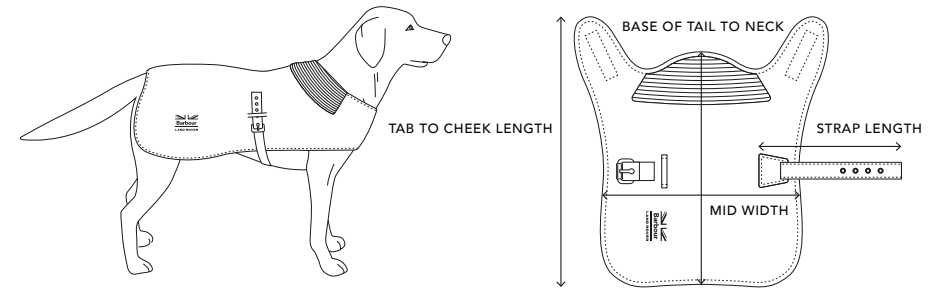

DOG COAT SIZE GUIDE

SIZE	S	M	L	XL
BREED	Terrier	Spaniel	Retriever	Pointer
NECK TO TAIL	13.7 in	17.7 in	21.6 in	25.9 in
MID WIDTH	11.8 in	14.9 in	18.1 in	21.6 in
TAB TO CHEEK LENGTH	17.3 in	22.4 in	27.5 in	32.2 in
STRAP LENGTH	10.2 in	13.3 in	16.9 in	20.4 in

DOG COLLAR SIZE GUIDE

SIZE	S	M	L
COLLAR MEASUREMENTS	.55 in x 15.7 in	.74 in x 20.8	.98 in x 25.0 in
TO FIT NECK	10.82 in - 13.9 in	14.1 in - 18.1 in	18.5 in - 22.2 in

CLOTHING SIZE GUIDE

SIZE	XS	S	M	L	XL	XXL	XXXL	XXXXL
CHEST (Inches)	19.2	19.9	20.9	21.9	22.8	23.8	24.8	25.7

Product availability and pricing are subject to change. All copy and images remain the copyright of Jaguar Land Rover. Correct at time of publication; subject to availability and market; Jaguar Land Rover reserve the right to remove or change specification of items in the range at any time.